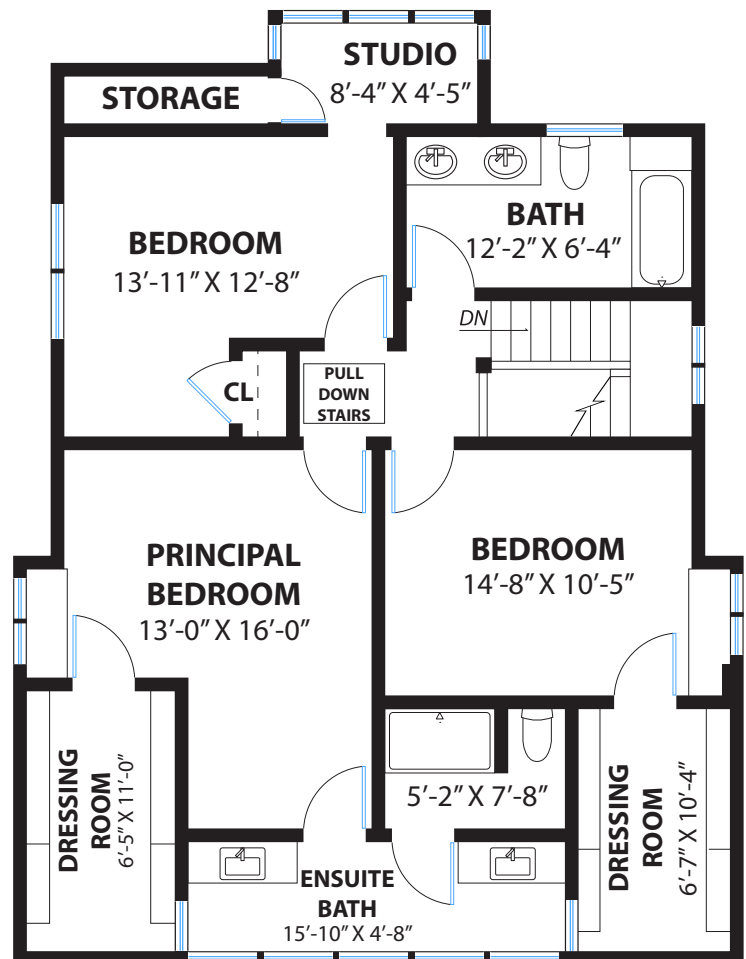

1410 PALM AVENUE

SAN MATEO

LEVEL 3 (LOFT)

MAIN LEVEL

LEVEL 2

DISCLAIMER: RENDERING BY OPEN HOMES PHOTOGRAPHY. ALL MEASUREMENTS ARE APPROXIMATE AND MAY NOT BE EXACT.
DO NOT RELY ON THE ACCURACY OF THIS FLOOR PLAN WHEN DETERMINING THE PRICE OF A PROPERTY OR MAKING DECISIONS
REGARDING BUYING OR SELLING OF PROPERTIES WITHOUT INDEPENDENT VERIFICATION.