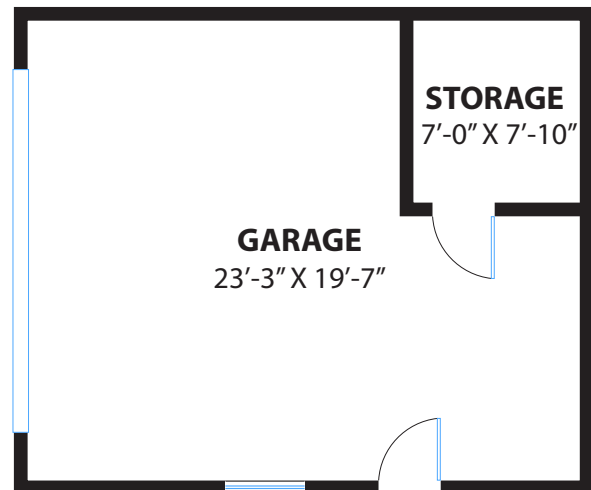

1410 PALM AVENUE

SAN MATEO

LEVEL 3 (LOFT)

MAIN LEVEL

LEVEL 2

DISCLAIMER: RENDERING BY OPEN HOMES PHOTOGRAPHY. ALL MEASUREMENTS ARE APPROXIMATE AND MAY NOT BE EXACT.
DO NOT RELY ON THE ACCURACY OF THIS FLOOR PLAN WHEN DETERMINING THE PRICE OF A PROPERTY OR MAKING DECISIONS
REGARDING BUYING OR SELLING OF PROPERTIES WITHOUT INDEPENDENT VERIFICATION.