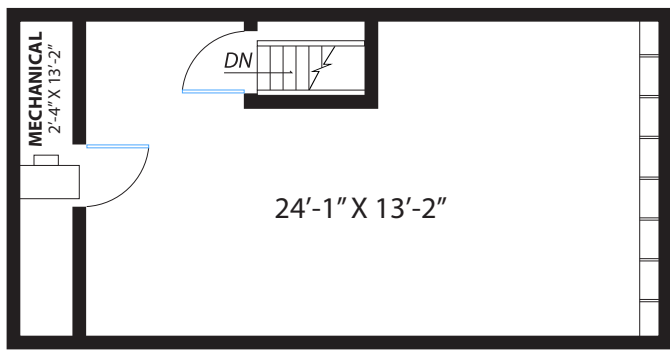

1410 PALM AVENUE

SAN MATEO

LEVEL 3 (LOFT)

MAIN LEVEL

LEVEL 2

DISCLAIMER: RENDERING BY OPEN HOMES PHOTOGRAPHY. ALL MEASUREMENTS ARE APPROXIMATE AND MAY NOT BE EXACT.
DO NOT RELY ON THE ACCURACY OF THIS FLOOR PLAN WHEN DETERMINING THE PRICE OF A PROPERTY OR MAKING DECISIONS
REGARDING BUYING OR SELLING OF PROPERTIES WITHOUT INDEPENDENT VERIFICATION.