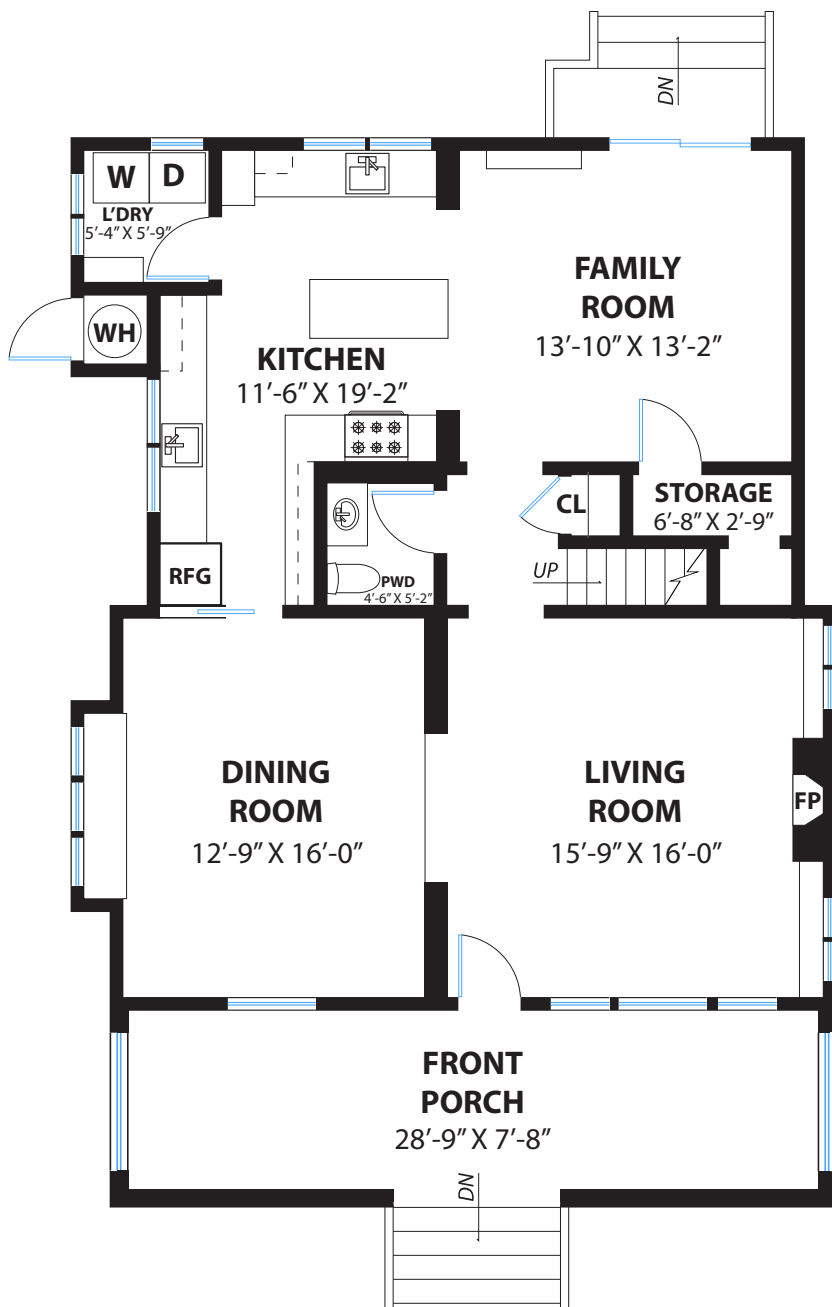

1410 PALM AVENUE

SAN MATEO

LEVEL 3 (LOFT)

MAIN LEVEL

LEVEL 2

DISCLAIMER: RENDERING BY OPEN HOMES PHOTOGRAPHY. ALL MEASUREMENTS ARE APPROXIMATE AND MAY NOT BE EXACT.
DO NOT RELY ON THE ACCURACY OF THIS FLOOR PLAN WHEN DETERMINING THE PRICE OF A PROPERTY OR MAKING DECISIONS
REGARDING BUYING OR SELLING OF PROPERTIES WITHOUT INDEPENDENT VERIFICATION.